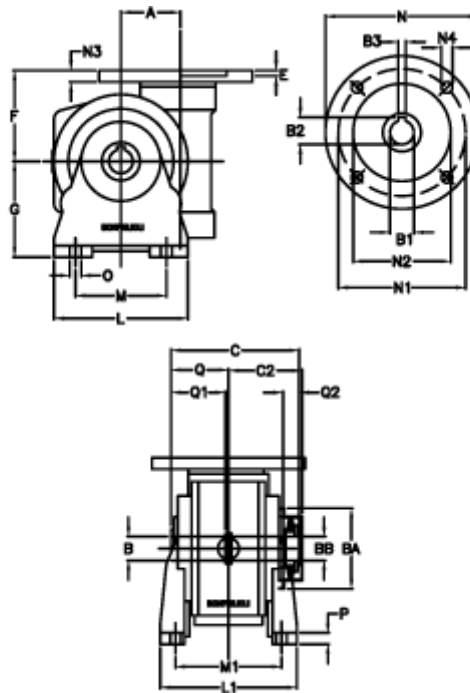

Article number: 390204402032316  
 Description: Worm Gear with Torque Limiter  
 VF 44-L1-V-20-P63B14

## Measures

a	= 44.60	C2	= 48	M1	= 81.0	Q	= 32.0
B	= 18	Description	= VF 44V-xx-63B14	N	= 90	Q1	= 32
B1 E7	= 11	E	= 2.0	N1	= 75	Q2	= 12
B2	= 12.8	F	= 65	N2	= 60		
B3 H9	= 4	g	= 72	N3	= 8.0		
BA	= 40	L	= 90	N4	= 5,5		
BB H7	= 11	L1	= 98.0	O	= 8.5		
C	= 79	m	= 52	P	= 10		